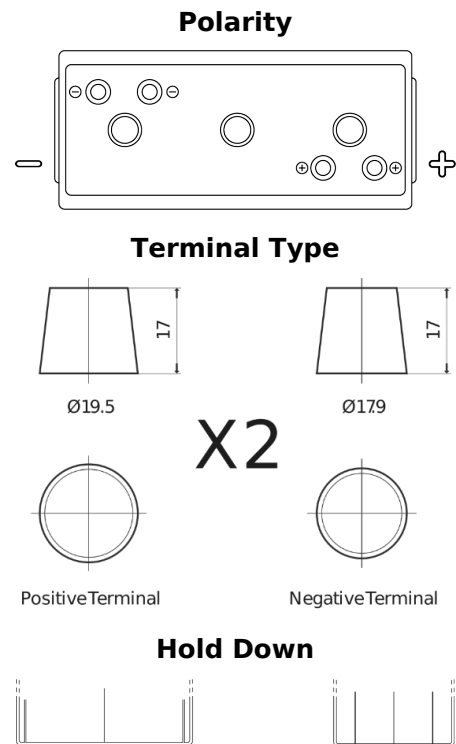

**Product overview**

Batteries for Marine and Leisure

**Vintage EU200-6**

Part number	EU200-6
Technology	Flooded
EAN/GTIN	3661024036139
Voltage	6 V
Capacity	200 Ah
CCA	1150 A
Length	398 mm
Width	174 mm
Height	234 mm
Box size	M06
Polarity	ETN 0
Terminal Type	Twin EN taper posts
Hold Down	B0
Weights (subject of variation)	27.80 kg