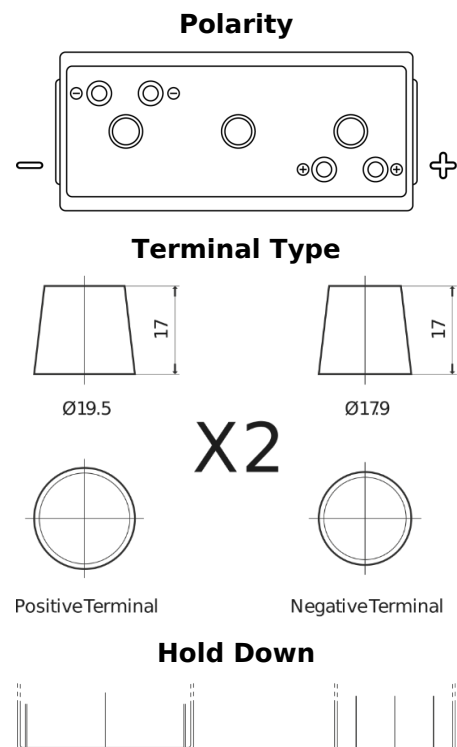

**Product overview**

Batteries for Marine and Leisure

**Vintage EU200-6**

Part number	EU200-6
Technology	Flooded
EAN/GTIN	3661024036139
Voltage	6 V
Capacity	200.0 Ah
CCA	1150 A
Length	398 mm
Width	174 mm
Height	234 mm
Box size	M06
Polarity	ETN 0
Terminal Type	Twin EN taper posts
Hold Down	B0
Weights (subject of variation)	27.80 kg