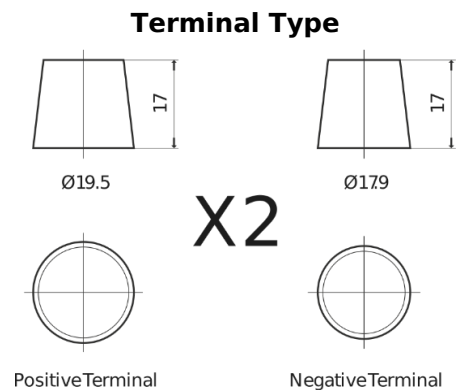

Product overview

Batteries for Marine and Leisure

Vintage EU200-6

| | |
|--------------------------------|---------------------|
| Part number | EU200-6 |
| Technology | Flooded |
| EAN/GTIN | 3661024036139 |
| Voltage | 6 V |
| Capacity | 200.0 Ah |
| CCA | 1150 A |
| Length | 398 mm |
| Width | 174 mm |
| Height | 234 mm |
| Box size | M06 |
| Polarity | ETN 0 |
| Terminal Type | Twin EN taper posts |
| Hold Down | B0 |
| Weights (subject of variation) | 27.80 kg |