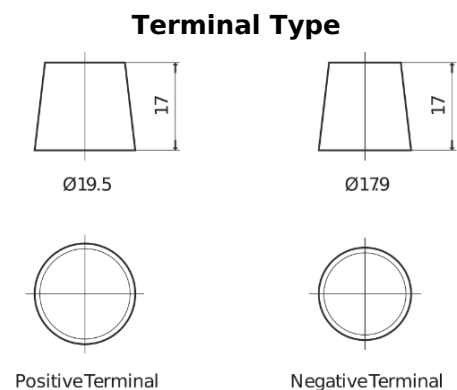

Product overview

Batteries for Marine and Leisure

Vintage EU165-6

| | |
|--------------------------------|---------------|
| Part number | EU165-6 |
| Technology | Flooded |
| EAN/GTIN | 3661024036146 |
| Voltage | 6 V |
| Capacity | 165.0 Ah |
| CCA | 900 A |
| Length | 330 mm |
| Width | 174 mm |
| Height | 234 mm |
| Box size | M05 |
| Polarity | ETN 0 |
| Terminal Type | EN taper post |
| Hold Down | B0 |
| Weights (subject of variation) | 25.00 kg |