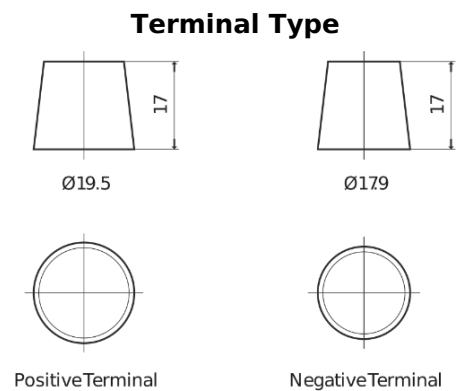

**Product overview**

Batteries for Marine and Leisure

**Vintage EU140-6**

Part number	EU140-6
Technology	Flooded
EAN/GTIN	3661024036153
Voltage	6 V
Capacity	140.0 Ah
CCA	900 A
Length	257 mm
Width	175 mm
Height	236 mm
Box size	M04
Polarity	ETN 0
Terminal Type	EN taper post
Hold Down	B1
Weights (subject of variation)	18.40 kg