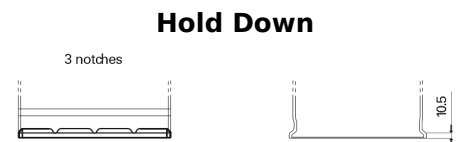

**Product overview**

Batteries for Marine and Leisure

**Vintage EU140-6**

Part number	EU140-6
Technology	Flooded
EAN/GTIN	3661024036153
Voltage	6 V
Capacity	140.0 Ah
CCA	900 A
Length	257 mm
Width	175 mm
Height	236 mm
Box size	M04
Polarity	ETN 0
Terminal Type	EN taper post
Hold Down	B1
Weights (subject of variation)	18.40 kg