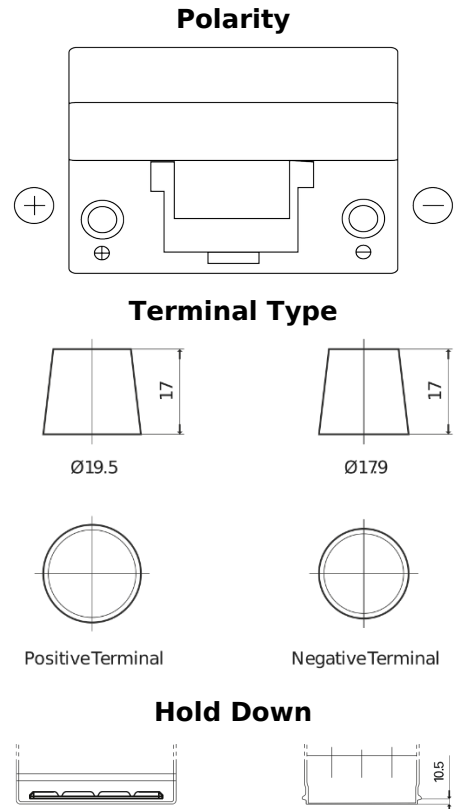

Product overview

Batteries for Cars

Classic EC905

Part number	EC905
Technology	Flooded
EAN/GTIN	3661024034760
Voltage	12 V
Capacity	90 Ah
CCA	680 A
Length	306 mm
Width	173 mm
Height	222 mm
Box size	D31
Polarity	ETN 1
Terminal Type	EN taper post
Hold Down	Korean B1
Weights (subject of variation)	19.90 kg