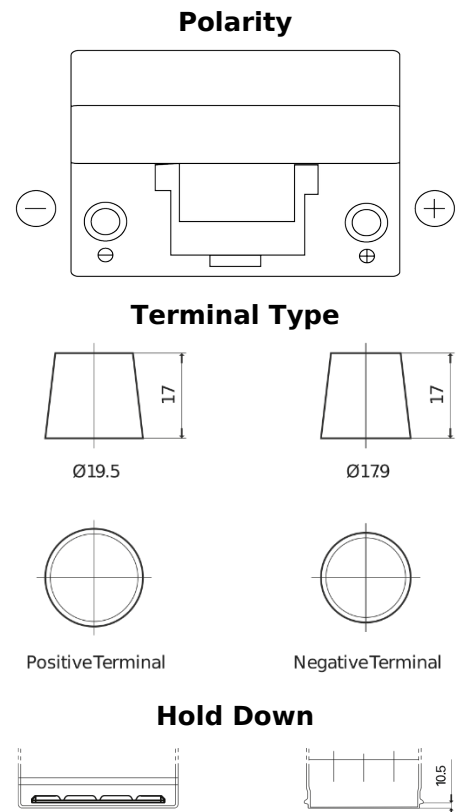

Product overview

Batteries for Cars

Standard TC904

Part number	TC904
Technology	Flooded
EAN/GTIN	3661024054751
Voltage	12 V
Capacity	90 Ah
CCA	680 A
Length	306 mm
Width	173 mm
Height	222 mm
Box size	D31
Polarity	ETN 0
Terminal Type	EN taper post
Hold Down	Korean B1
Weights (subject of variation)	19.90 kg