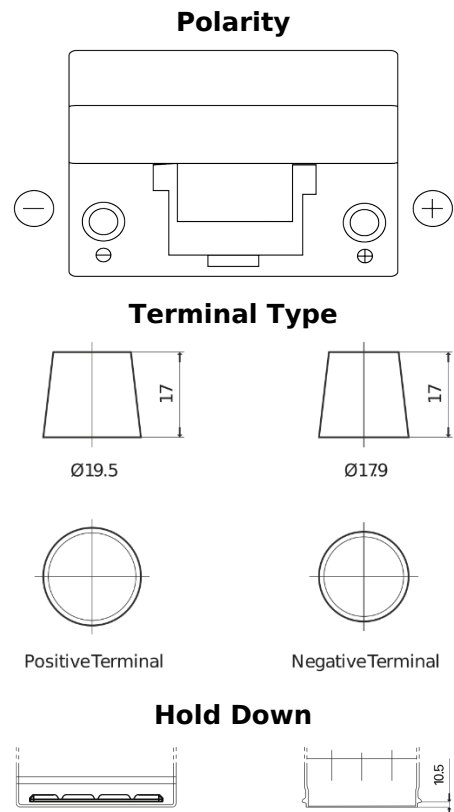

**Product overview**

Batteries for Cars

**Classic EC904**

Part number	EC904
Technology	Flooded
EAN/GTIN	3661024034753
Voltage	12 V
Capacity	90 Ah
CCA	680 A
Length	306 mm
Width	173 mm
Height	222 mm
Box size	D31
Polarity	ETN 0
Terminal Type	EN taper post
Hold Down	Korean B1
Weights (subject of variation)	19.90 kg