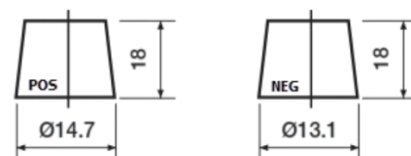

Product overview

Batteries for Cars

Futura CA456

Part number	CA456
Technology	Flooded
EAN/GTIN	3661024016469
Voltage	12 V
Capacity	45.0 Ah
CCA	390 A
Length	237 mm
Width	127 mm
Height	227 mm
Box size	B24
Polarity	ETN 0
Terminal Type	JIS taper post
Hold Down	B1
Weights (subject of variation)	11.80 kg

Polarity

Terminal Type

Remove T1 adapter for T3

Hold Down

Design, features and specifications are subject to change without notice. We disclaim any representation or warranty, express or implied, concerning the data or recommendations, and in no event shall be liable for any loss or damage claimed to have arisen as a result. Some products may not be available in your local market.