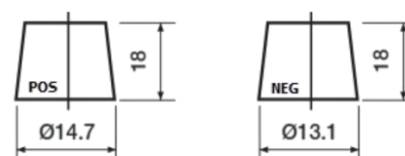

Product overview

Batteries for Cars

Futura CA456

Part number	CA456
Technology	Flooded
EAN/GTIN	3661024016469
Voltage	12 V
Capacity	45.0 Ah
CCA	390 A
Length	237 mm
Width	127 mm
Height	227 mm
Box size	B24
Polarity	ETN 0
Terminal Type	JIS taper post
Hold Down	B1
Weights (subject of variation)	11.80 kg

Polarity

Terminal Type

Remove T1 adapter for T3

Hold Down

Design, features and specifications are subject to change without notice. We disclaim any representation or warranty, express or implied, concerning the data or recommendations, and in no event shall be liable for any loss or damage claimed to have arisen as a result. Some products may not be available in your local market.