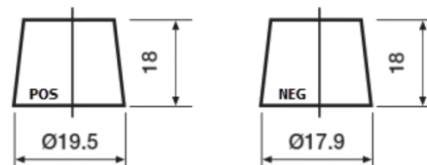

Product overview

Batteries for Cars

Futura CA456

Part number	CA456
Technology	Flooded
EAN/GTIN	3661024016469
Voltage	12 V
Capacity	45.0 Ah
CCA	390 A
Length	237 mm
Width	127 mm
Height	227 mm
Box size	B24
Polarity	ETN 0
Terminal Type	JIS taper post
Hold Down	B1
Weights (subject of variation)	11.80 kg

Polarity

Terminal Type

Remove T1 adapter for T3

Hold Down

Design, features and specifications are subject to change without notice. We disclaim any representation or warranty, express or implied, concerning the data or recommendations, and in no event shall be liable for any loss or damage claimed to have arisen as a result. Some products may not be available in your local market.