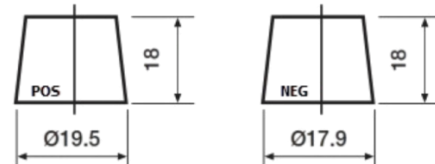

Product overview

Batteries for Cars

Futura CA456

Part number	CA456
Technology	Flooded
EAN/GTIN	3661024016469
Voltage	12 V
Capacity	45.0 Ah
CCA	390 A
Length	237 mm
Width	127 mm
Height	227 mm
Box size	B24
Polarity	ETN 0
Terminal Type	JIS taper post
Hold Down	B1
Weights (subject of variation)	11.80 kg

Polarity

Terminal Type

Remove T1 adapter for T3

Hold Down

Design, features and specifications are subject to change without notice. We disclaim any representation or warranty, express or implied, concerning the data or recommendations, and in no event shall be liable for any loss or damage claimed to have arisen as a result. Some products may not be available in your local market.