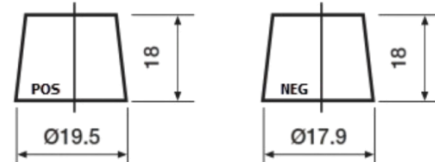

Product overview

Batteries for Cars

Futura CA456

Part number	CA456
Technology	Flooded
EAN/GTIN	3661024016469
Voltage	12 V
Capacity	45.0 Ah
CCA	390 A
Length	237 mm
Width	127 mm
Height	227 mm
Box size	B24
Polarity	ETN 0
Terminal Type	JIS taper post
Hold Down	B1
Weights (subject of variation)	11.80 kg

Polarity

Terminal Type

Remove T1 adapter for T3

Hold Down

Design, features and specifications are subject to change without notice. We disclaim any representation or warranty, express or implied, concerning the data or recommendations, and in no event shall be liable for any loss or damage claimed to have arisen as a result. Some products may not be available in your local market.