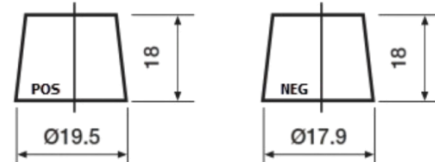

**Product overview**

Batteries for Cars

**Futura CA456**

Part number	CA456
Technology	Flooded
EAN/GTIN	3661024016469
Voltage	12 V
Capacity	45.0 Ah
CCA	390 A
Length	237 mm
Width	127 mm
Height	227 mm
Box size	B24
Polarity	ETN 0
Terminal Type	JIS taper post
Hold Down	B1
Weights (subject of variation)	11.80 kg

**Polarity**

**Terminal Type**

Remove T1 adapter for T3

**Hold Down**

Design, features and specifications are subject to change without notice. We disclaim any representation or warranty, express or implied, concerning the data or recommendations, and in no event shall be liable for any loss or damage claimed to have arisen as a result. Some products may not be available in your local market.