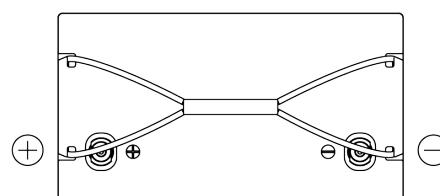

Product overview

Batteries for Marine and Leisure

Equipment Li-Ion EV1300

Part number	EV1300
Technology	Li-Ion
EAN/GTIN	3661024037679
Voltage	12 V
Capacity	100 Ah
Watt hour	1300 Wh
Length	308 mm
Width	168 mm
Height	211 mm
Box size	D31
Polarity	ETN 1
Terminal Type	Female M8
Hold Down	B0
Weights (subject of variation)	12.10 kg

Polarity

Terminal Type

Hold Down

Design, features and specifications are subject to change without notice. We disclaim any representation or warranty, express or implied, concerning the data or recommendations, and in no event shall be liable for any loss or damage claimed to have arisen as a result. Some products may not be available in your local market.