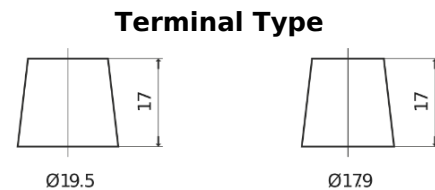

Product overview

Batteries for Marine and Leisure

Equipment ET950

Part number	ET950
Technology	Flooded
EAN/GTIN	3661024035897
Voltage	12 V
Capacity	135.0 Ah
Watt hour	950 Wh
Length	513 mm
Width	189 mm
Height	223 mm
Box size	D04
Polarity	ETN 3
Terminal Type	EN taper post
Hold Down	B0
Weights (subject of variation)	39.50 kg