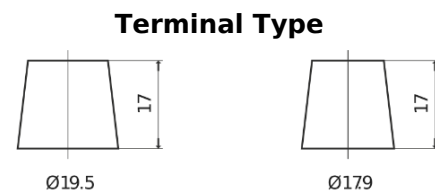

Product overview

Batteries for Marine and Leisure

Equipment ET950

Part number	ET950
Technology	Flooded
EAN/GTIN	3661024035897
Voltage	12 V
Capacity	135.0 Ah
Watt hour	950 Wh
Length	513 mm
Width	189 mm
Height	223 mm
Box size	D04
Polarity	ETN 3
Terminal Type	EN taper post
Hold Down	B0
Weights (subject of variation)	39.50 kg