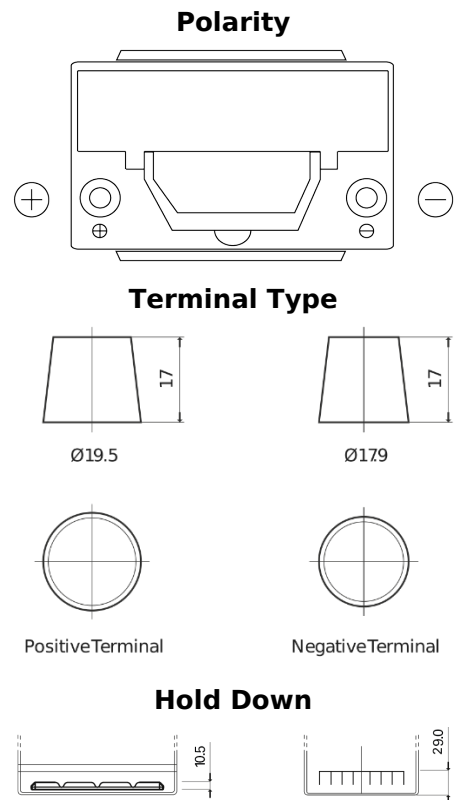

Product overview

Batteries for Cars

High-Tech TA755

Part number	TA755
Technology	Flooded
EAN/GTIN	3661024054171
Voltage	12 V
Capacity	75 Ah
CCA	630 A
Length	270 mm
Width	173 mm
Height	222 mm
Box size	D26
Polarity	ETN 1
Terminal Type	EN taper post
Hold Down	Korean B1+B6
Weights (subject of variation)	17.40 kg