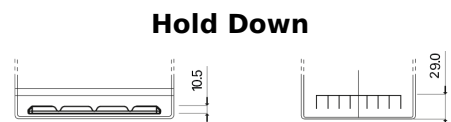

Product overview

Batteries for Cars

Premium EA755

Part number	EA755
Technology	Flooded
EAN/GTIN	3661024034173
Voltage	12 V
Capacity	75 Ah
CCA	630 A
Length	270 mm
Width	173 mm
Height	222 mm
Box size	D26
Polarity	ETN 1
Terminal Type	EN taper post
Hold Down	Korean B1+B6
Weights (subject of variation)	17.40 kg