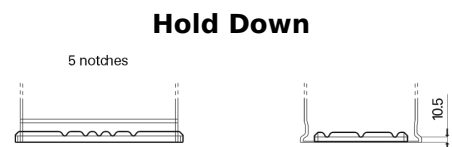

Product overview

Batteries for Marine and Leisure

Equipment ET650

Part number	ET650
Technology	Flooded
EAN/GTIN	3661024035927
Voltage	12 V
Capacity	100 Ah
Watt hour	650 Wh
Length	353 mm
Width	175 mm
Height	190 mm
Box size	L05
Polarity	ETN 0
Terminal Type	EN taper post
Hold Down	B13
Weights (subject of variation)	26.50 kg