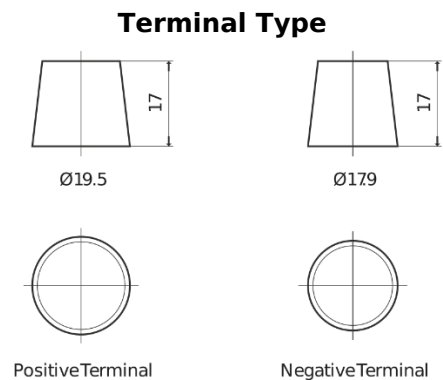

Product overview

Batteries for Marine and Leisure

Equipment ET650

Part number	ET650
Technology	Flooded
EAN/GTIN	3661024035927
Voltage	12 V
Capacity	100 Ah
Watt hour	650 Wh
Length	353 mm
Width	175 mm
Height	190 mm
Box size	L05
Polarity	ETN 0
Terminal Type	EN taper post
Hold Down	B13
Weights (subject of variation)	26.50 kg