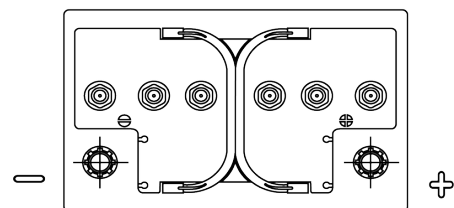

**Product overview**

Batteries for Marine and Leisure

**Equipment ET550**

Part number	ET550
Technology	Flooded
EAN/GTIN	3661024036344
Voltage	12 V
Capacity	80 Ah
Watt hour	550 Wh
Length	278 mm
Width	175 mm
Height	190 mm
Box size	L03
Polarity	ETN 0
Terminal Type	EN taper post
Hold Down	B13
Weights (subject of variation)	20.70 kg

**Polarity**

**Terminal Type**

Positive Terminal

Negative Terminal

**Hold Down**

Design, features and specifications are subject to change without notice. We disclaim any representation or warranty, express or implied, concerning the data or recommendations, and in no event shall be liable for any loss or damage claimed to have arisen as a result. Some products may not be available in your local market.