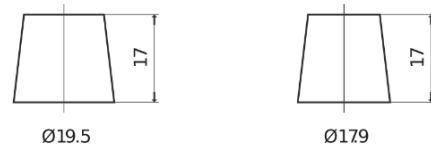

**Product overview**

Batteries for Cars

**Futura CA1050**

Part number	CA1050
Technology	Flooded
EAN/GTIN	3661024016971
Voltage	12 V
Capacity	105.0 Ah
CCA	850 A
Length	315 mm
Width	175 mm
Height	205 mm
Box size	LH4
Polarity	ETN 0
Terminal Type	EN taper post
Hold Down	B13
Weights (subject of variation)	23.10 kg

**Polarity**

**Terminal Type**

Positive Terminal

Negative Terminal

**Hold Down**

Design, features and specifications are subject to change without notice. We disclaim any representation or warranty, express or implied, concerning the data or recommendations, and in no event shall be liable for any loss or damage claimed to have arisen as a result. Some products may not be available in your local market.