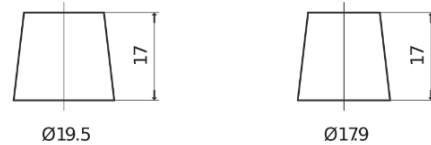

Terminal Type

Positive Terminal

Negative Terminal