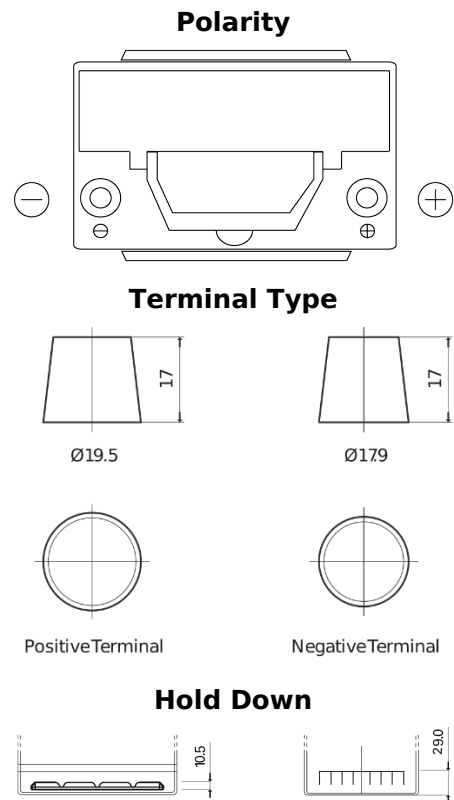

Product overview

Batteries for Cars

High-Tech TA754

Part number	TA754
Technology	Flooded
EAN/GTIN	3661024054164
Voltage	12 V
Capacity	75 Ah
CCA	630 A
Length	270 mm
Width	173 mm
Height	222 mm
Box size	D26
Polarity	ETN 0
Terminal Type	EN taper post
Hold Down	Korean B1+B6
Weights (subject of variation)	17.40 kg