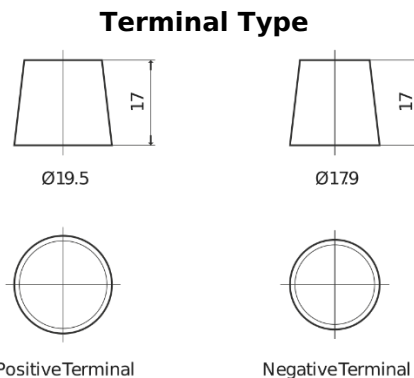

**Product overview**

Batteries for Cars

**Premium EA754**

Part number	EA754
Technology	Flooded
EAN/GTIN	3661024034166
Voltage	12 V
Capacity	75 Ah
CCA	630 A
Length	270 mm
Width	173 mm
Height	222 mm
Box size	D26
Polarity	ETN 0
Terminal Type	EN taper post
Hold Down	Korean B1+B6
Weights (subject of variation)	17.40 kg