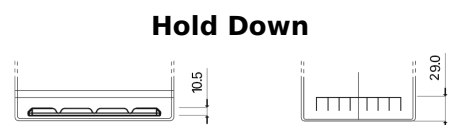

Product overview

Batteries for Cars

Technica TB705

Part number	TB705
Technology	Flooded
EAN/GTIN	3661024054447
Voltage	12 V
Capacity	70 Ah
CCA	540 A
Length	270 mm
Width	173 mm
Height	222 mm
Box size	D26
Polarity	ETN 1
Terminal Type	EN taper post
Hold Down	Korean B1+B6
Weights (subject of variation)	16.10 kg