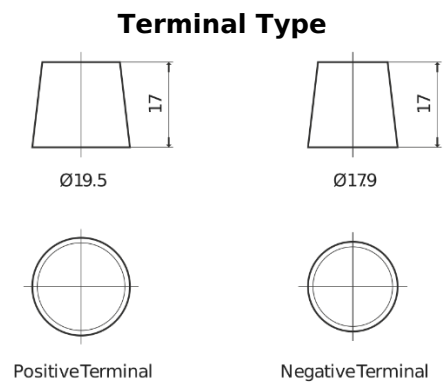

Product overview

Batteries for Cars

Technica TB705

Part number	TB705
Technology	Flooded
EAN/GTIN	3661024054447
Voltage	12 V
Capacity	70 Ah
CCA	540 A
Length	270 mm
Width	173 mm
Height	222 mm
Box size	D26
Polarity	ETN 1
Terminal Type	EN taper post
Hold Down	Korean B1+B6
Weights (subject of variation)	16.10 kg