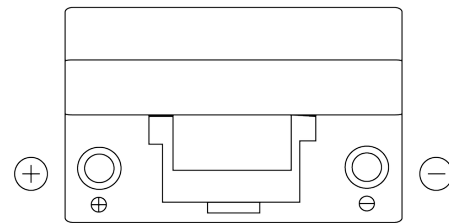

**Product overview**

Batteries for Cars

**Power DB705**

Part number	DB705
Technology	Flooded
EAN/GTIN	3661024024440
Voltage	12 V
Capacity	70 Ah
CCA	540 A
Length	270 mm
Width	173 mm
Height	222 mm
Box size	D26
Polarity	ETN 1
Terminal Type	EN taper post
Hold Down	Korean B1+B6
Weights (subject of variation)	16.10 kg

**Polarity**

**Terminal Type**

**Hold Down**

Design, features and specifications are subject to change without notice. We disclaim any representation or warranty, express or implied, concerning the data or recommendations, and in no event shall be liable for any loss or damage claimed to have arisen as a result. Some products may not be available in your local market.