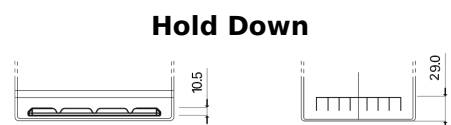

**Product overview**

Batteries for Cars

**Plus CB705**

Part number	CB705
Technology	Flooded
EAN/GTIN	3661024014441
Voltage	12 V
Capacity	70 Ah
CCA	540 A
Length	270 mm
Width	173 mm
Height	222 mm
Box size	D26
Polarity	ETN 1
Terminal Type	EN taper post
Hold Down	Korean B1+B6
Weights (subject of variation)	16.10 kg