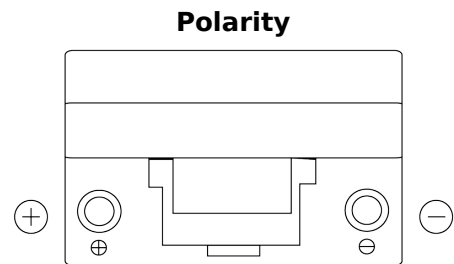

**Product overview**

Batteries for Cars

**Plus CB705**

Part number	CB705
Technology	Flooded
EAN/GTIN	3661024014441
Voltage	12 V
Capacity	70 Ah
CCA	540 A
Length	270 mm
Width	173 mm
Height	222 mm
Box size	D26
Polarity	ETN 1
Terminal Type	EN taper post
Hold Down	Korean B1+B6
Weights (subject of variation)	16.10 kg