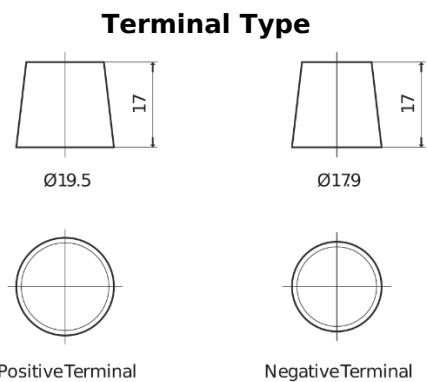

**Product overview**

Batteries for Cars

**Plus CB705**

Part number	CB705
Technology	Flooded
EAN/GTIN	3661024014441
Voltage	12 V
Capacity	70 Ah
CCA	540 A
Length	270 mm
Width	173 mm
Height	222 mm
Box size	D26
Polarity	ETN 1
Terminal Type	EN taper post
Hold Down	Korean B1+B6
Weights (subject of variation)	16.10 kg