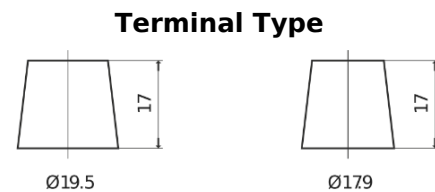

**Product overview**

Batteries for Marine and Leisure

**Equipment GEL ES2400**

Part number	ES2400
Technology	GEL
EAN/GTIN	3661024035750
Voltage	12 V
Capacity	210.0 Ah
Watt hour	2400 Wh
Length	518 mm
Width	274 mm
Height	240 mm
Box size	D06
Polarity	ETN 3
Terminal Type	EN taper post
Hold Down	B0
Weights (subject of variation)	63.50 kg