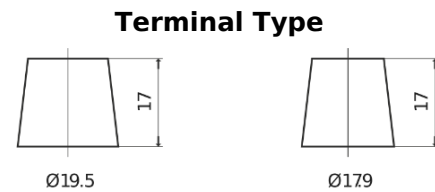

**Product overview**

Batteries for Marine and Leisure

**Equipment GEL ES1350**

Part number	ES1350
Technology	GEL
EAN/GTIN	3661024035774
Voltage	12 V
Capacity	120.0 Ah
Watt hour	1350 Wh
Length	513 mm
Width	189 mm
Height	223 mm
Box size	D04
Polarity	ETN 3
Terminal Type	EN taper post
Hold Down	B0
Weights (subject of variation)	40.00 kg