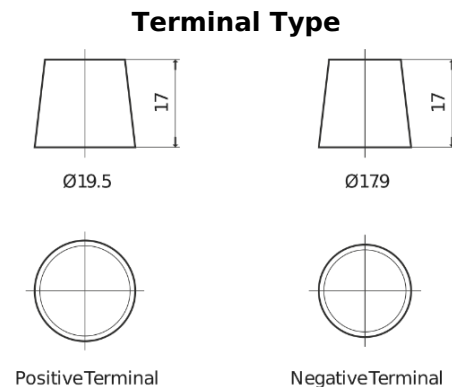

Product overview

Batteries for Marine and Leisure

Equipment GEL ES1300

Part number	ES1300
Technology	GEL
EAN/GTIN	3661024035781
Voltage	12 V
Capacity	120.0 Ah
Watt hour	1300 Wh
Length	345 mm
Width	171 mm
Height	283 mm
Box size	D03
Polarity	ETN 0
Terminal Type	EN taper post
Hold Down	B0
Weights (subject of variation)	37.50 kg