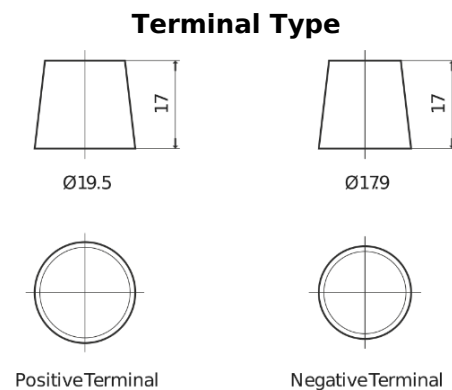

**Product overview**

Batteries for Marine and Leisure

**Equipment GEL ES1200**

Part number	ES1200
Technology	GEL
EAN/GTIN	3661024035798
Voltage	12 V
Capacity	110.0 Ah
Watt hour	1200 Wh
Length	284 mm
Width	267 mm
Height	226 mm
Box size	D07
Polarity	ETN 2
Terminal Type	EN taper post
Hold Down	B0
Weights (subject of variation)	37.50 kg