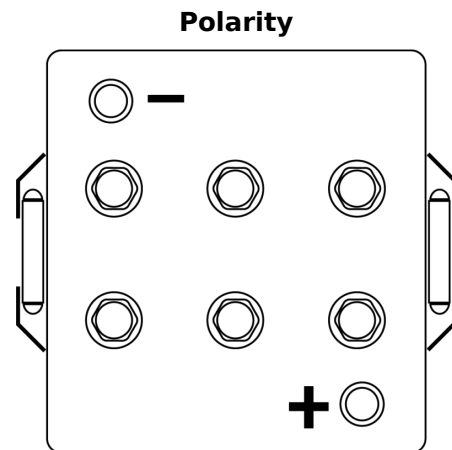

**Product overview**

Batteries for Marine and Leisure

**Equipment GEL ES1200**

Part number	ES1200
Technology	GEL
EAN/GTIN	3661024035798
Voltage	12 V
Capacity	110.0 Ah
Watt hour	1200 Wh
Length	284 mm
Width	267 mm
Height	226 mm
Box size	D07
Polarity	ETN 2
Terminal Type	EN taper post
Hold Down	B0
Weights (subject of variation)	37.50 kg