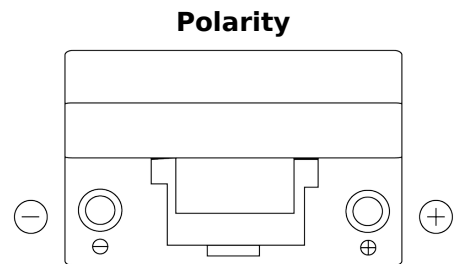

Product overview

Batteries for Cars

Plus CB704

| | |
|--------------------------------|---------------|
| Part number | CB704 |
| Technology | Flooded |
| EAN/GTIN | 3661024014434 |
| Voltage | 12 V |
| Capacity | 70 Ah |
| CCA | 540 A |
| Length | 270 mm |
| Width | 173 mm |
| Height | 222 mm |
| Box size | D26 |
| Polarity | ETN 0 |
| Terminal Type | EN taper post |
| Hold Down | Korean B1+B6 |
| Weights (subject of variation) | 16.10 kg |