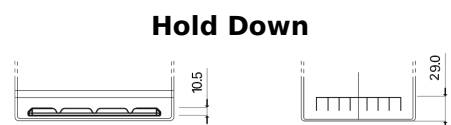

Product overview

Batteries for Cars

Plus CB704

| | |
|--------------------------------|---------------|
| Part number | CB704 |
| Technology | Flooded |
| EAN/GTIN | 3661024014434 |
| Voltage | 12 V |
| Capacity | 70 Ah |
| CCA | 540 A |
| Length | 270 mm |
| Width | 173 mm |
| Height | 222 mm |
| Box size | D26 |
| Polarity | ETN 0 |
| Terminal Type | EN taper post |
| Hold Down | Korean B1+B6 |
| Weights (subject of variation) | 16.10 kg |