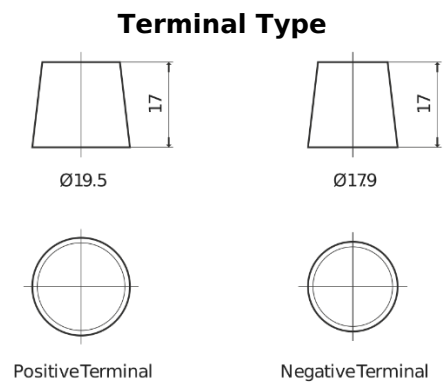

Product overview

Batteries for Cars

Plus CB704

| | |
|--------------------------------|---------------|
| Part number | CB704 |
| Technology | Flooded |
| EAN/GTIN | 3661024014434 |
| Voltage | 12 V |
| Capacity | 70 Ah |
| CCA | 540 A |
| Length | 270 mm |
| Width | 173 mm |
| Height | 222 mm |
| Box size | D26 |
| Polarity | ETN 0 |
| Terminal Type | EN taper post |
| Hold Down | Korean B1+B6 |
| Weights (subject of variation) | 16.10 kg |