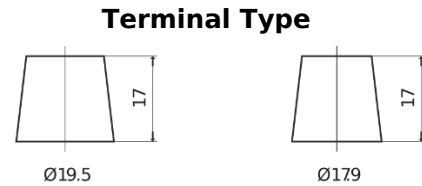

**Product overview**

Batteries for Marine and Leisure

**Dual ER550**

Part number	ER550
Technology	Flooded
EAN/GTIN	3661024035989
Voltage	12 V
Capacity	115 Ah
CCA	760 A
Watt hour	550 Wh
Length	349 mm
Width	175 mm
Height	235 mm
Box size	D02
Polarity	ETN 1
Terminal Type	EN taper post
Hold Down	B0
Weights (subject of variation)	27.80 kg