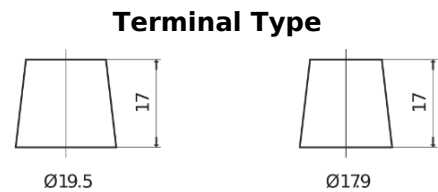

Product overview

Batteries for Marine and Leisure

Dual ER550

Part number	ER550
Technology	Flooded
EAN/GTIN	3661024035989
Voltage	12 V
Capacity	115.0 Ah
CCA	760 A
Watt hour	550 Wh
Length	349 mm
Width	175 mm
Height	235 mm
Box size	D02
Polarity	ETN 1
Terminal Type	EN taper post
Hold Down	B0
Weights (subject of variation)	27.80 kg