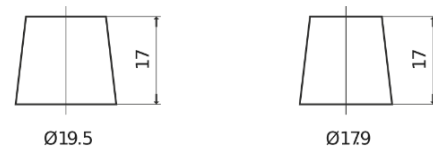

Product overview

Batteries for Marine and Leisure

Dual ER450

Part number	ER450
Technology	Flooded
EAN/GTIN	3661024035996
Voltage	12 V
Capacity	95.0 Ah
CCA	650 A
Watt hour	450 Wh
Length	306 mm
Width	173 mm
Height	222 mm
Box size	D31
Polarity	ETN 1
Terminal Type	EN taper post
Hold Down	Korean B1
Weights (subject of variation)	21.70 kg

Polarity

Terminal Type

Positive Terminal

Negative Terminal

Hold Down

Design, features and specifications are subject to change without notice. We disclaim any representation or warranty, express or implied, concerning the data or recommendations, and in no event shall be liable for any loss or damage claimed to have arisen as a result. Some products may not be available in your local market.