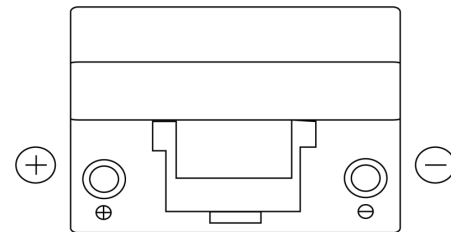

**Product overview**

Batteries for Marine and Leisure

**Dual ER450**

Part number	ER450
Technology	Flooded
EAN/GTIN	3661024035996
Voltage	12 V
Capacity	95.0 Ah
CCA	650 A
Watt hour	450 Wh
Length	306 mm
Width	173 mm
Height	222 mm
Box size	D31
Polarity	ETN 1
Terminal Type	EN taper post
Hold Down	Korean B1
Weights (subject of variation)	21.70 kg

**Polarity**

**Terminal Type**

**Hold Down**

Design, features and specifications are subject to change without notice. We disclaim any representation or warranty, express or implied, concerning the data or recommendations, and in no event shall be liable for any loss or damage claimed to have arisen as a result. Some products may not be available in your local market.