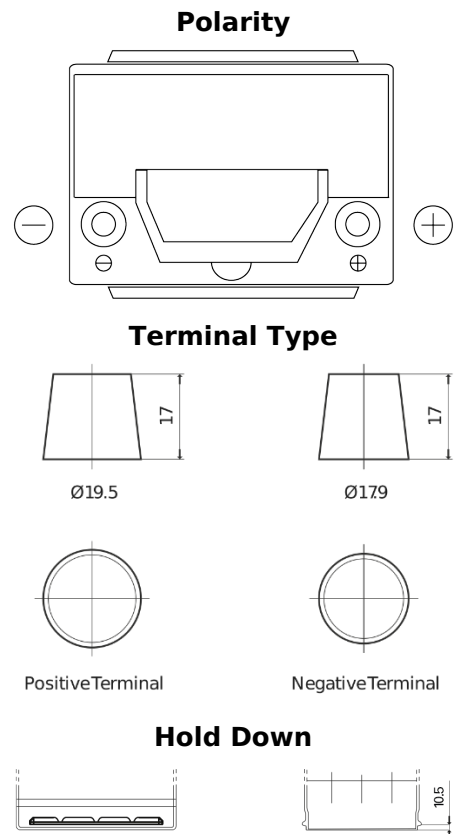

Product overview

Batteries for Cars

High-Tech TA654

Part number	TA654
Technology	Flooded
EAN/GTIN	3661024054140
Voltage	12 V
Capacity	65 Ah
CCA	580 A
Length	230 mm
Width	173 mm
Height	222 mm
Box size	D23
Polarity	ETN 0
Terminal Type	EN taper post
Hold Down	Korean B1
Weights (subject of variation)	16.00 kg