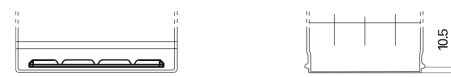

Product overview

Batteries for Marine and Leisure

Dual ER450

Part number	ER450
Technology	Flooded
EAN/GTIN	3661024035996
Voltage	12 V
Capacity	95.0 Ah
CCA	650 A
Watt hour	450 Wh
Length	306 mm
Width	173 mm
Height	222 mm
Box size	D31
Polarity	ETN 1
Terminal Type	EN taper post
Hold Down	Korean B1
Weights (subject of variation)	21.70 kg

Polarity

Terminal Type

Positive Terminal

Negative Terminal

Hold Down

Design, features and specifications are subject to change without notice. We disclaim any representation or warranty, express or implied, concerning the data or recommendations, and in no event shall be liable for any loss or damage claimed to have arisen as a result. Some products may not be available in your local market.