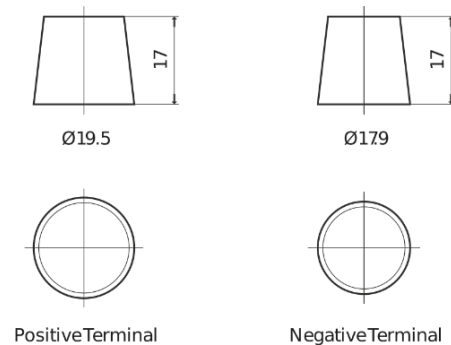

**Product overview**

Batteries for Marine and Leisure

**Dual ER450**

Part number	ER450
Technology	Flooded
EAN/GTIN	3661024035996
Voltage	12 V
Capacity	95.0 Ah
CCA	650 A
Watt hour	450 Wh
Length	306 mm
Width	173 mm
Height	222 mm
Box size	D31
Polarity	ETN 1
Terminal Type	EN taper post
Hold Down	Korean B1
Weights (subject of variation)	21.70 kg

**Polarity**

**Terminal Type**

**Hold Down**

Design, features and specifications are subject to change without notice. We disclaim any representation or warranty, express or implied, concerning the data or recommendations, and in no event shall be liable for any loss or damage claimed to have arisen as a result. Some products may not be available in your local market.