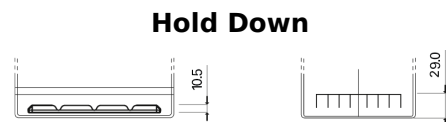

Product overview

Batteries for Marine and Leisure

Dual ER350

Part number	ER350
Technology	Flooded
EAN/GTIN	3661024036009
Voltage	12 V
Capacity	80 Ah
CCA	510 A
Watt hour	350 Wh
Length	270 mm
Width	173 mm
Height	222 mm
Box size	D26
Polarity	ETN 1
Terminal Type	EN taper post
Hold Down	Korean B1+B6
Weights (subject of variation)	17.40 kg