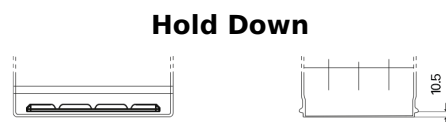

Product overview

Batteries for Cars

Premium EA654

Part number	EA654
Technology	Flooded
EAN/GTIN	3661024034142
Voltage	12 V
Capacity	65 Ah
CCA	580 A
Length	230 mm
Width	173 mm
Height	222 mm
Box size	D23
Polarity	ETN 0
Terminal Type	EN taper post
Hold Down	Korean B1
Weights (subject of variation)	16.00 kg