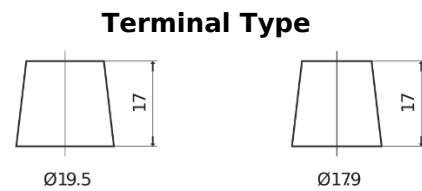

Product overview

Batteries for Cars

Premium EA654

Part number	EA654
Technology	Flooded
EAN/GTIN	3661024034142
Voltage	12 V
Capacity	65 Ah
CCA	580 A
Length	230 mm
Width	173 mm
Height	222 mm
Box size	D23
Polarity	ETN 0
Terminal Type	EN taper post
Hold Down	Korean B1
Weights (subject of variation)	16.00 kg