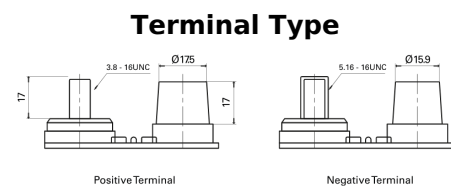

**Product overview**

Batteries for Marine and Leisure

**Dual AGM EP900**

Part number	EP900
Technology	AGM
EAN/GTIN	3661024035965
Voltage	12 V
Capacity	100 Ah
CCA	800 A
Watt hour	900 Wh
Length	330 mm
Width	173 mm
Height	240 mm
Box size	G31
Polarity	ETN 1
Terminal Type	SAE M 3/8" - 5/16" taper&stud
Hold Down	B0
Weights (subject of variation)	31.00 kg