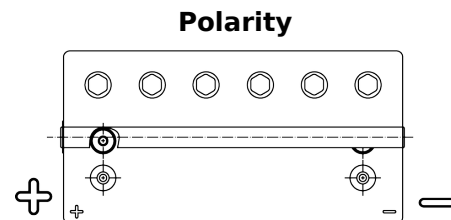

**Product overview**

Batteries for Marine and Leisure

**Dual AGM EP900**

Part number	EP900
Technology	AGM
EAN/GTIN	3661024035965
Voltage	12 V
Capacity	100 Ah
CCA	800 A
Watt hour	900 Wh
Length	330 mm
Width	173 mm
Height	240 mm
Box size	G31
Polarity	ETN 1
Terminal Type	SAE M 3/8" - 5/16" taper&stud
Hold Down	B0
Weights (subject of variation)	31.00 kg