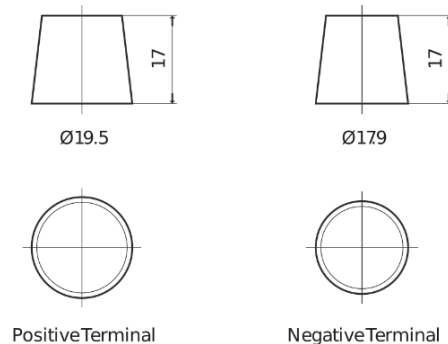

Product overview

Batteries for Marine and Leisure

Dual AGM EP800

Part number	EP800
Technology	AGM
EAN/GTIN	3661024036535
Voltage	12 V
Capacity	95.0 Ah
CCA	850 A
Watt hour	800 Wh
Length	353 mm
Width	175 mm
Height	190 mm
Box size	L05
Polarity	ETN 0
Terminal Type	EN taper post
Hold Down	B13
Weights (subject of variation)	26.10 kg

Polarity

Terminal Type

Hold Down

Design, features and specifications are subject to change without notice. We disclaim any representation or warranty, express or implied, concerning the data or recommendations, and in no event shall be liable for any loss or damage claimed to have arisen as a result. Some products may not be available in your local market.