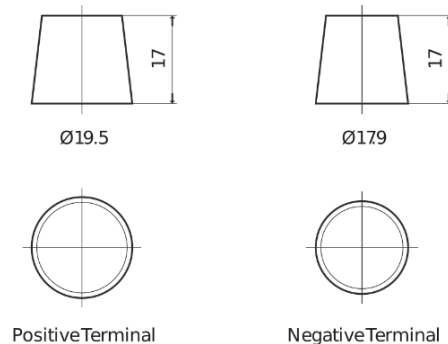

Product overview

Batteries for Marine and Leisure

Dual AGM EP800

| | |
|--------------------------------|---------------|
| Part number | EP800 |
| Technology | AGM |
| EAN/GTIN | 3661024036535 |
| Voltage | 12 V |
| Capacity | 95.0 Ah |
| CCA | 850 A |
| Watt hour | 800 Wh |
| Length | 353 mm |
| Width | 175 mm |
| Height | 190 mm |
| Box size | L05 |
| Polarity | ETN 0 |
| Terminal Type | EN taper post |
| Hold Down | B13 |
| Weights (subject of variation) | 26.10 kg |

Polarity

Terminal Type

Hold Down

Design, features and specifications are subject to change without notice. We disclaim any representation or warranty, express or implied, concerning the data or recommendations, and in no event shall be liable for any loss or damage claimed to have arisen as a result. Some products may not be available in your local market.