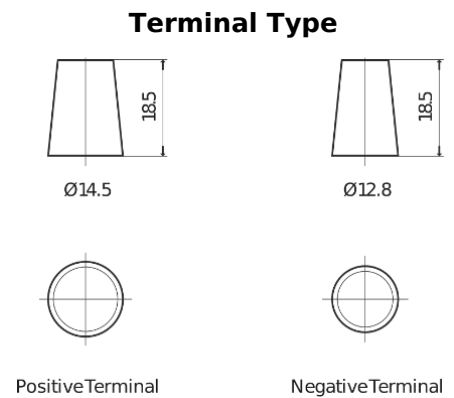

Product overview

Batteries for Cars

Excell EB456

Part number	EB456
Technology	Flooded
EAN/GTIN	3661024034357
Voltage	12 V
Capacity	45 Ah
CCA	330 A
Length	237 mm
Width	127 mm
Height	227 mm
Box size	B24
Polarity	ETN 0
Terminal Type	JIS taper post
Hold Down	B0
Weights (subject of variation)	11.40 kg