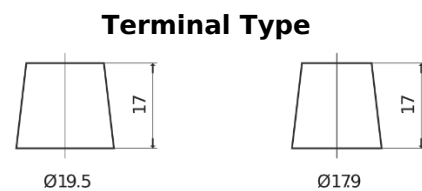

Product overview

Batteries for Marine and Leisure

Dual AGM EP2100

Part number	EP2100
Technology	AGM
EAN/GTIN	3661024035934
Voltage	12 V
Capacity	240 Ah
CCA	1200 A
Watt hour	2100 Wh
Length	518 mm
Width	274 mm
Height	240 mm
Box size	D06
Polarity	ETN 3
Terminal Type	EN taper post
Hold Down	B0
Weights (subject of variation)	70.00 kg