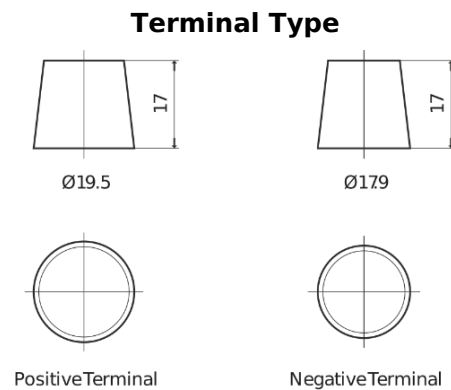

**Product overview**

Batteries for Marine and Leisure

**Dual AGM EP1500**

Part number	EP1500
Technology	AGM
EAN/GTIN	3661024035941
Voltage	12 V
Capacity	180.0 Ah
CCA	900 A
Watt hour	1500 Wh
Length	513 mm
Width	223 mm
Height	223 mm
Box size	D05
Polarity	ETN 3
Terminal Type	EN taper post
Hold Down	B0
Weights (subject of variation)	50.00 kg