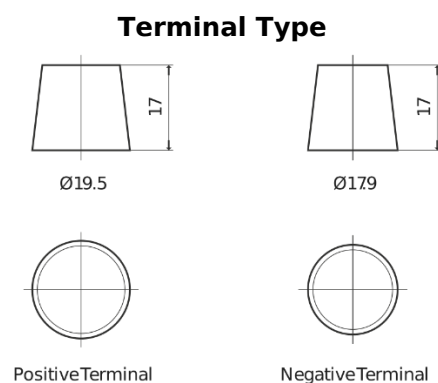

**Product overview**

Batteries for Marine and Leisure

**Dual AGM EP1200**

|                                |               |
|--------------------------------|---------------|
| Part number                    | EP1200        |
| Technology                     | AGM           |
| EAN/GTIN                       | 3661024035958 |
| Voltage                        | 12 V          |
| Capacity                       | 140 Ah        |
| CCA                            | 700 A         |
| Watt hour                      | 1200 Wh       |
| Length                         | 513 mm        |
| Width                          | 189 mm        |
| Height                         | 223 mm        |
| Box size                       | D04           |
| Polarity                       | ETN 3         |
| Terminal Type                  | EN taper post |
| Hold Down                      | B0            |
| Weights (subject of variation) | 40.50 kg      |