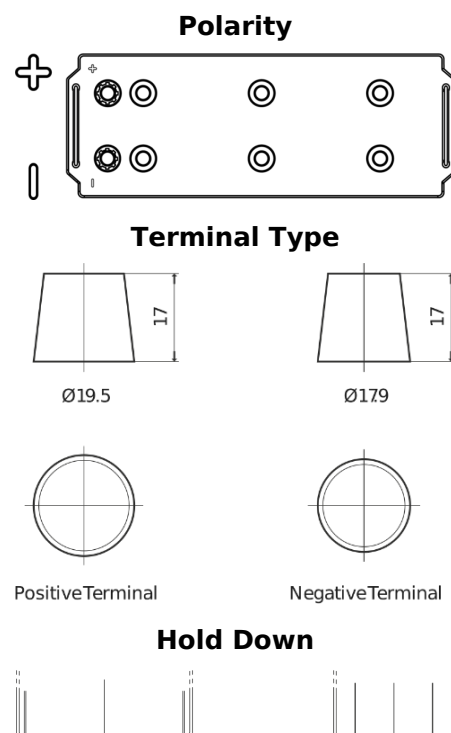

Product overview

Batteries for Marine and Leisure

Start EN900

Part number	EN900
Technology	Flooded
EAN/GTIN	3661024036061
Voltage	12 V
Capacity	140.0 Ah
CCA	800 A
MCA	900
Length	513 mm
Width	189 mm
Height	223 mm
Box size	D04
Polarity	ETN 3
Terminal Type	EN taper post
Hold Down	B0
Weights (subject of variation)	34.10 kg