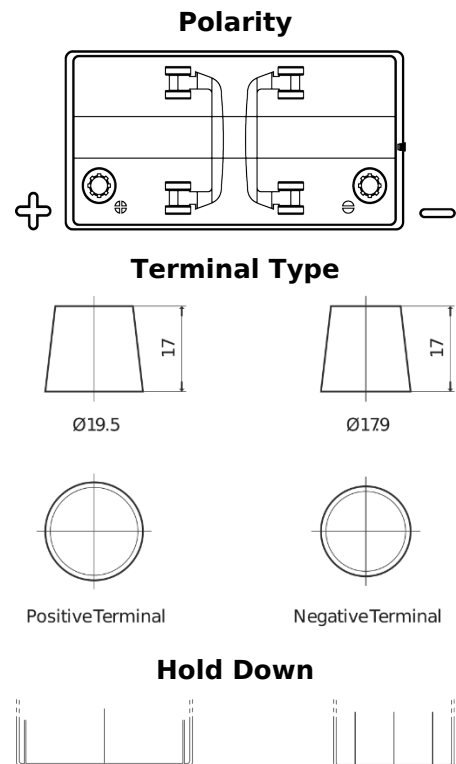

Product overview

Batteries for Marine and Leisure

Start EN850

Part number	EN850
Technology	Flooded
EAN/GTIN	3661024036078
Voltage	12 V
Capacity	110 Ah
CCA	750 A
MCA	850
Length	349 mm
Width	175 mm
Height	235 mm
Box size	D02
Polarity	ETN 1
Terminal Type	EN taper post
Hold Down	B0
Weights (subject of variation)	25.40 kg