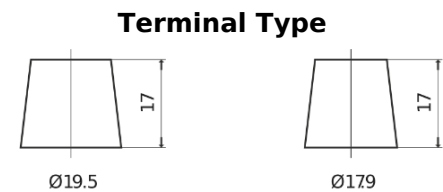

Product overview

Batteries for Marine and Leisure

Start EN850

Part number	EN850
Technology	Flooded
EAN/GTIN	3661024036078
Voltage	12 V
Capacity	110.0 Ah
CCA	750 A
MCA	850
Length	349 mm
Width	175 mm
Height	235 mm
Box size	D02
Polarity	ETN 1
Terminal Type	EN taper post
Hold Down	B0
Weights (subject of variation)	25.40 kg