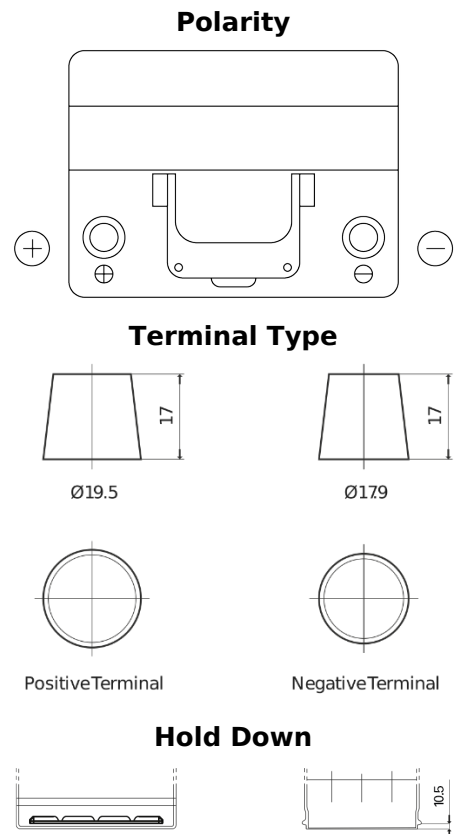

Product overview

Batteries for Cars

Excell EB605

| | |
|--------------------------------|---------------|
| Part number | EB605 |
| Technology | Flooded |
| EAN/GTIN | 3661024034425 |
| Voltage | 12 V |
| Capacity | 60 Ah |
| CCA | 480 A |
| Length | 230 mm |
| Width | 173 mm |
| Height | 222 mm |
| Box size | D23 |
| Polarity | ETN 1 |
| Terminal Type | EN taper post |
| Hold Down | Korean B1 |
| Weights (subject of variation) | 14.60 kg |