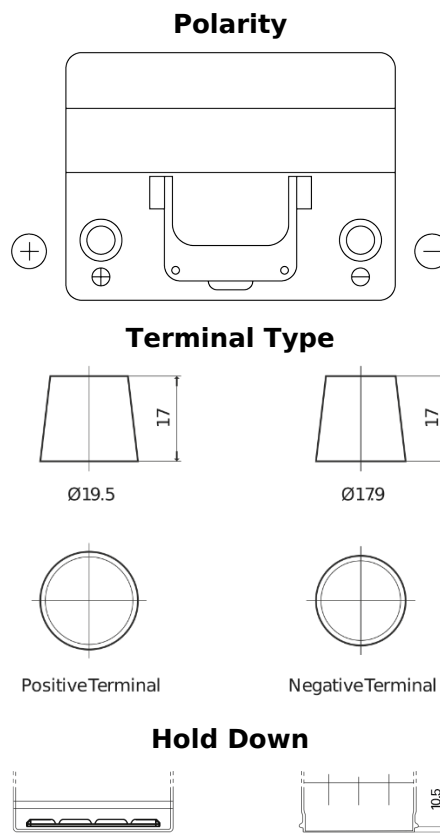

**Product overview**

Batteries for Cars

**Plus CB605**

Part number	CB605
Technology	Flooded
EAN/GTIN	3661024014427
Voltage	12 V
Capacity	60 Ah
CCA	480 A
Length	230 mm
Width	173 mm
Height	222 mm
Box size	D23
Polarity	ETN 1
Terminal Type	EN taper post
Hold Down	Korean B1
Weights (subject of variation)	14.60 kg