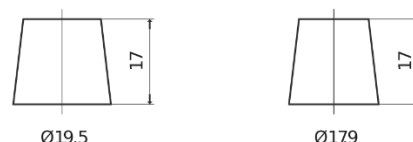

**Product overview**

Batteries for Cars

**Excell EB604**

Part number	EB604
Technology	Flooded
EAN/GTIN	3661024034418
Voltage	12 V
Capacity	60 Ah
CCA	480 A
Length	230 mm
Width	173 mm
Height	222 mm
Box size	D23
Polarity	ETN 0
Terminal Type	EN taper post
Hold Down	Korean B1
Weights (subject of variation)	14.60 kg

**Polarity**

**Terminal Type**

Positive Terminal

Negative Terminal

**Hold Down**

Design, features and specifications are subject to change without notice. We disclaim any representation or warranty, express or implied, concerning the data or recommendations, and in no event shall be liable for any loss or damage claimed to have arisen as a result. Some products may not be available in your local market.