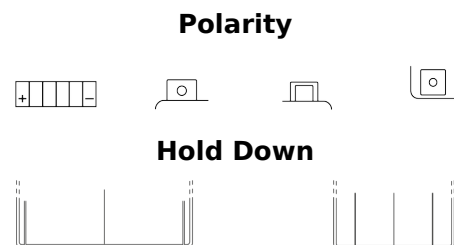

Product overview

Batteries for Motorcycles, ATVs, Snowmobiles, Garden

Li-Ion ELTX14H

Part number	ELTX14H
Technology	Li-Ion
EAN/GTIN	3661024036801
Voltage	12 V
Capacity	4 Ah
CCA	240 A
Watt hour	48 Wh
Length	150 mm
Width	90 mm
Height	95 mm
Box size	C53
Polarity	ETN 1
Terminal Type	M12
Hold Down	B0
Weights (subject of variation)	0.90 kg