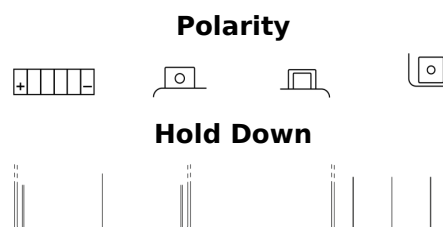

Product overview

Batteries for Motorcycles, ATVs, Snowmobiles, Garden

Li-Ion ELTX12

Part number	ELTX12
Technology	Li-Ion
EAN/GTIN	3661024036832
Voltage	12 V
Capacity	3.5 Ah
CCA	210 A
Watt hour	42 Wh
Length	150 mm
Width	90 mm
Height	95 mm
Box size	C53
Polarity	ETN 1
Terminal Type	M12
Hold Down	B0
Weights (subject of variation)	0.80 kg