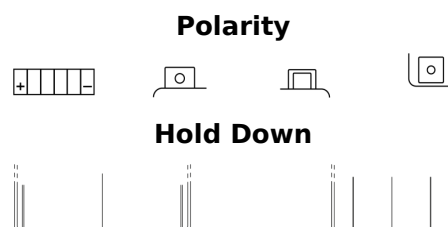

Product overview

Batteries for Motorcycles, ATVs, Snowmobiles, Garden

Li-Ion ELTX12

Part number	ELTX12
Technology	Li-Ion
EAN/GTIN	3661024036832
Voltage	12 V
Capacity	3.5 Ah
CCA	210 A
Watt hour	42 Wh
Length	150 mm
Width	90 mm
Height	95 mm
Box size	C53
Polarity	ETN 1
Terminal Type	M12
Hold Down	B0
Weights (subject of variation)	0.80 kg