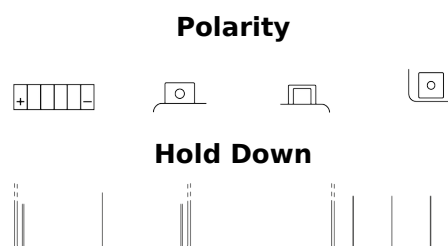

### Li-Ion ELT12B

Part number	ELT12B
Technology	Li-Ion
EAN/GTIN	3661024036818
Voltage	12 V
Capacity	5 Ah
CCA	260 A
Watt hour	60 Wh
Length	150 mm
Width	70 mm
Height	130 mm
Box size	C51
Polarity	ETN 1
Terminal Type	M12
Hold Down	B0
Weights (subject of variation)	0.90 kg