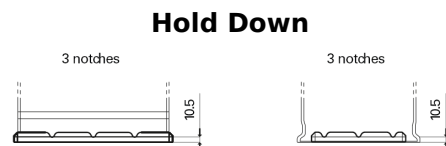

Product overview

Batteries for Trucks, Buses, Construction, Agriculture

StartPRO FG1406

Part number	FG1406
Technology	Flooded
EAN/GTIN	3661024045490
Voltage	12 V
Capacity	140 Ah
CCA	800 A
Length	510 mm
Width	175 mm
Height	225 mm
Box size	D08
Polarity	ETN 4
Terminal Type	EN taper post
Hold Down	B3
Weights (subject of variation)	33.50 kg