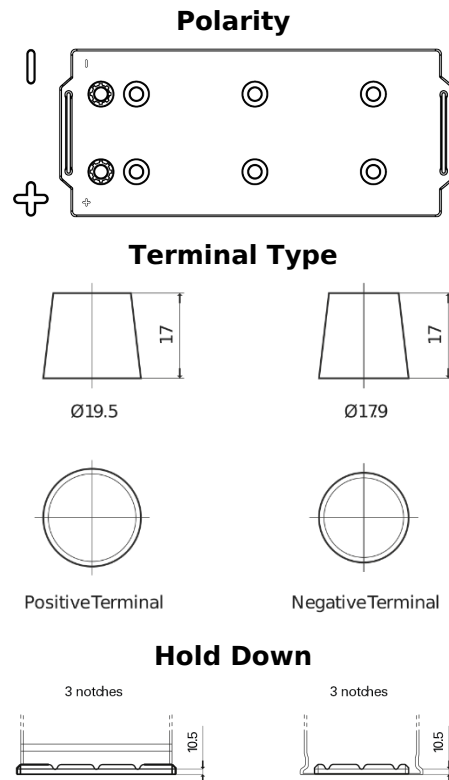

Product overview

Batteries for Trucks, Buses, Construction, Agriculture

StartPRO FG1406

| | |
|--------------------------------|---------------|
| Part number | FG1406 |
| Technology | Flooded |
| EAN/GTIN | 3661024045490 |
| Voltage | 12 V |
| Capacity | 140 Ah |
| CCA | 800 A |
| Length | 510 mm |
| Width | 175 mm |
| Height | 225 mm |
| Box size | D08 |
| Polarity | ETN 4 |
| Terminal Type | EN taper post |
| Hold Down | B3 |
| Weights (subject of variation) | 33.50 kg |