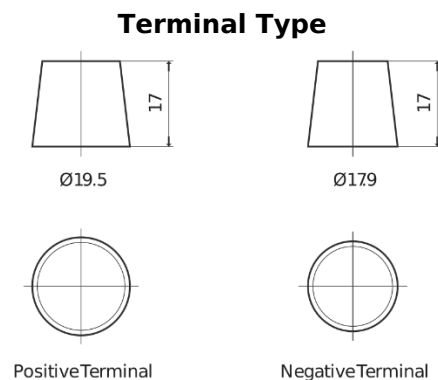

Product overview

Batteries for Trucks, Buses, Construction, Agriculture

StartPRO TG1206

Part number	TG1206
Technology	Flooded
EAN/GTIN	3661024056830
Voltage	12 V
Capacity	120 Ah
CCA	680 A
Length	510 mm
Width	175 mm
Height	225 mm
Box size	D08
Polarity	ETN 4
Terminal Type	EN taper post
Hold Down	B3
Weights (subject of variation)	31.80 kg