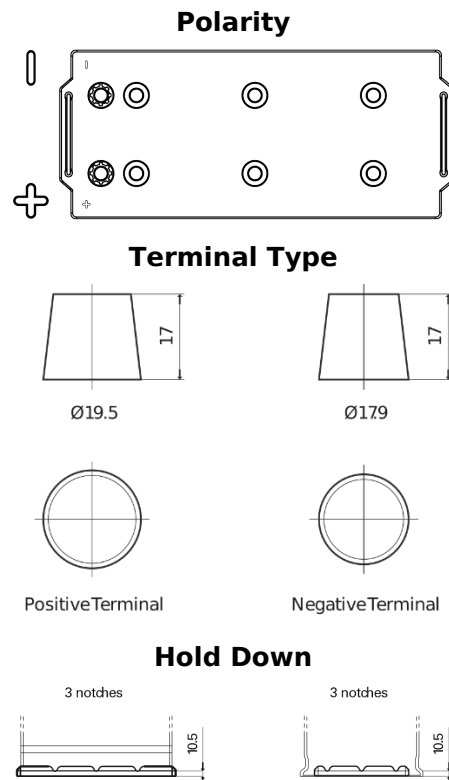

**Product overview**

Batteries for Trucks, Buses, Construction, Agriculture

**StartPRO FG1206**

Part number	FG1206
Technology	Flooded
EAN/GTIN	3661024046565
Voltage	12 V
Capacity	120 Ah
CCA	680 A
Length	510 mm
Width	175 mm
Height	225 mm
Box size	D08
Polarity	ETN 4
Terminal Type	EN taper post
Hold Down	B3
Weights (subject of variation)	31.80 kg