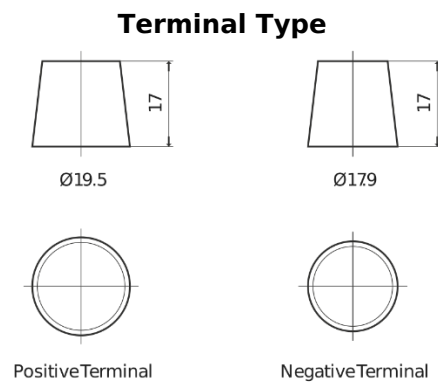

Product overview

Batteries for Trucks, Buses, Construction, Agriculture

StartPRO EG1206

Part number	EG1206
Technology	Flooded
EAN/GTIN	3661024037013
Voltage	12 V
Capacity	120 Ah
CCA	680 A
Length	510 mm
Width	175 mm
Height	225 mm
Box size	D08
Polarity	ETN 4
Terminal Type	EN taper post
Hold Down	B3
Weights (subject of variation)	31.80 kg