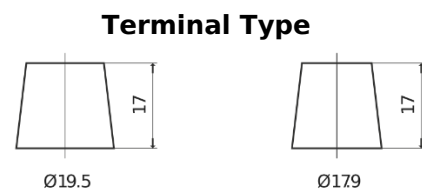

Product overview

Batteries for Trucks, Buses, Construction, Agriculture

PowerPRO Agri&Construction TJ2353

Part number	TJ2353
Technology	Flooded
EAN/GTIN	3661024056748
Voltage	12 V
Capacity	235 Ah
CCA	1450 A
Length	518 mm
Width	274 mm
Height	240 mm
Box size	D06
Polarity	ETN 3
Terminal Type	EN taper post
Hold Down	B0
Weights (subject of variation)	59.70 kg