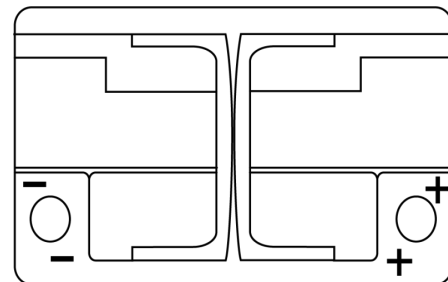

Product overview

Batteries for Cars

AGM EK720

Part number	EK720
Technology	AGM
EAN/GTIN	3661024037907
Voltage	12 V
Capacity	72.0 Ah
CCA	760 A
Length	278 mm
Width	175 mm
Height	190 mm
Box size	L03
Polarity	ETN 0
Terminal Type	EN taper post
Hold Down	B13
Weights (subject of variation)	20.60 kg

Polarity

Terminal Type

Positive Terminal

Negative Terminal

Hold Down

Design, features and specifications are subject to change without notice. We disclaim any representation or warranty, express or implied, concerning the data or recommendations, and in no event shall be liable for any loss or damage claimed to have arisen as a result. Some products may not be available in your local market.