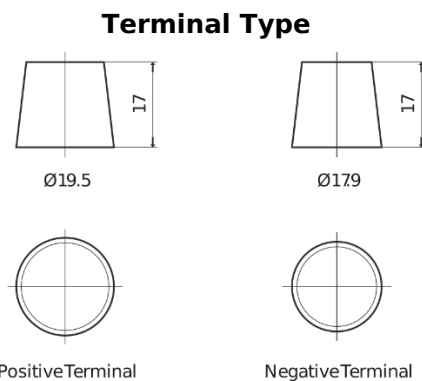

**Product overview**

Batteries for Trucks, Buses, Construction, Agriculture

**PowerPRO Agri&Construction EJ2353**

Part number	EJ2353
Technology	Flooded
EAN/GTIN	3661024036924
Voltage	12 V
Capacity	235 Ah
CCA	1450 A
Length	518 mm
Width	274 mm
Height	240 mm
Box size	D06
Polarity	ETN 3
Terminal Type	EN taper post
Hold Down	B0
Weights (subject of variation)	59.70 kg