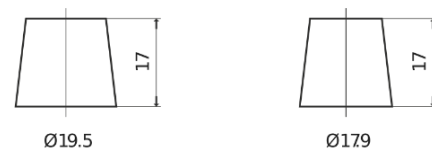

Product overview

Batteries for Cars

AGM EK720

Part number	EK720
Technology	AGM
EAN/GTIN	3661024037907
Voltage	12 V
Capacity	72.0 Ah
CCA	760 A
Length	278 mm
Width	175 mm
Height	190 mm
Box size	L03
Polarity	ETN 0
Terminal Type	EN taper post
Hold Down	B13
Weights (subject of variation)	20.60 kg

Polarity

Terminal Type

Positive Terminal

Negative Terminal

Hold Down

Design, features and specifications are subject to change without notice. We disclaim any representation or warranty, express or implied, concerning the data or recommendations, and in no event shall be liable for any loss or damage claimed to have arisen as a result. Some products may not be available in your local market.