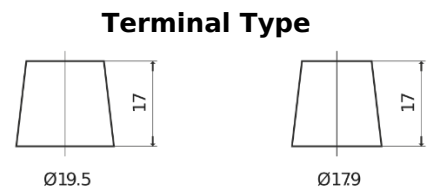

Product overview

Batteries for Trucks, Buses, Construction, Agriculture

PowerPRO Agri&Construction CJ2353

Part number	CJ2353
Technology	Flooded
EAN/GTIN	3661024016766
Voltage	12 V
Capacity	235 Ah
CCA	1450 A
Length	518 mm
Width	274 mm
Height	240 mm
Box size	D06
Polarity	ETN 3
Terminal Type	EN taper post
Hold Down	B0
Weights (subject of variation)	59.70 kg