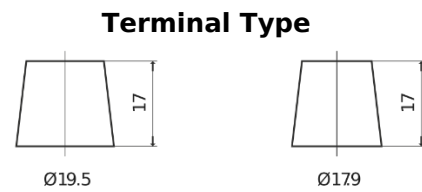

**Product overview**

Batteries for Trucks, Buses, Construction, Agriculture

**PowerPRO TF2353**

Part number	TF2353
Technology	Flooded
EAN/GTIN	3661024055321
Voltage	12 V
Capacity	235 Ah
CCA	1300 A
Length	518 mm
Width	274 mm
Height	240 mm
Box size	D06
Polarity	ETN 3
Terminal Type	EN taper post
Hold Down	B0
Weights (subject of variation)	56.30 kg