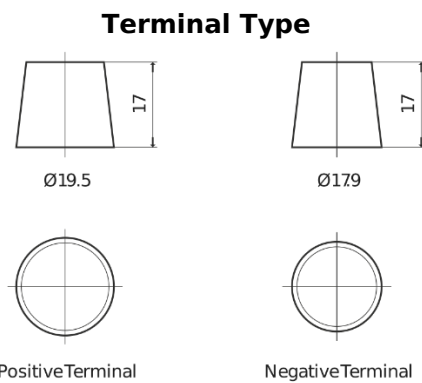

**Product overview**

Batteries for Trucks, Buses, Construction, Agriculture

**PowerPRO EF2353**

Part number	EF2353
Technology	Flooded
EAN/GTIN	3661024035323
Voltage	12 V
Capacity	235 Ah
CCA	1300 A
Length	518 mm
Width	274 mm
Height	240 mm
Box size	D06
Polarity	ETN 3
Terminal Type	EN taper post
Hold Down	B0
Weights (subject of variation)	56.30 kg