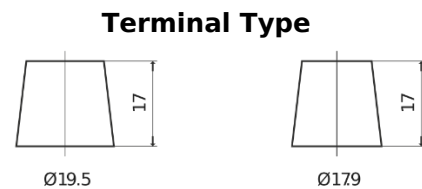

Product overview

Batteries for Trucks, Buses, Construction, Agriculture

PowerPRO EF2353

Part number	EF2353
Technology	Flooded
EAN/GTIN	3661024035323
Voltage	12 V
Capacity	235 Ah
CCA	1300 A
Length	518 mm
Width	274 mm
Height	240 mm
Box size	D06
Polarity	ETN 3
Terminal Type	EN taper post
Hold Down	B0
Weights (subject of variation)	56.30 kg