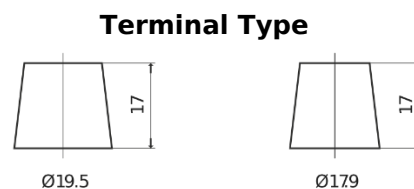

**Product overview**

Batteries for Trucks, Buses, Construction, Agriculture

**PowerPRO CF2353**

Part number	CF2353
Technology	Flooded
EAN/GTIN	3661024015325
Voltage	12 V
Capacity	235 Ah
CCA	1300 A
Length	518 mm
Width	274 mm
Height	240 mm
Box size	D06
Polarity	ETN 3
Terminal Type	EN taper post
Hold Down	B0
Weights (subject of variation)	56.30 kg