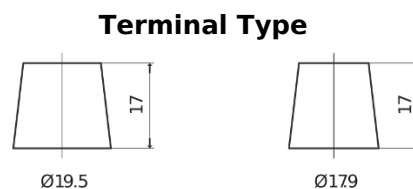

Product overview

Batteries for Trucks, Buses, Construction, Agriculture

PowerPRO CF2353

Part number	CF2353
Technology	Flooded
EAN/GTIN	3661024015325
Voltage	12 V
Capacity	235 Ah
CCA	1300 A
Length	518 mm
Width	274 mm
Height	240 mm
Box size	D06
Polarity	ETN 3
Terminal Type	EN taper post
Hold Down	B0
Weights (subject of variation)	56.30 kg